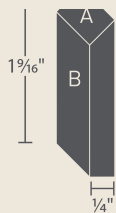

Decorative Edge Profile

When ordering, specify profile type and pattern/finish for each face.

Beveled Profile (FE)