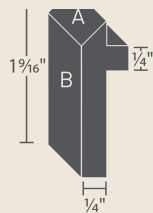

A Beveled Edge is strong, crisp and classic, evoking the polished image of cut and chamfered stone.

A Crescent Edge invites the eye and warms up decor with soft curves at top and bottom.

Decorative Edge Profile

When ordering, specify profile type and pattern/finish for each face.

Beveled Profile (FE)

Beveled Profile (SE)

Crescent Profile (FE)

Crescent Profile (SE)

For a complete list of design choices go to Wilsonart.com/decorative-edges.