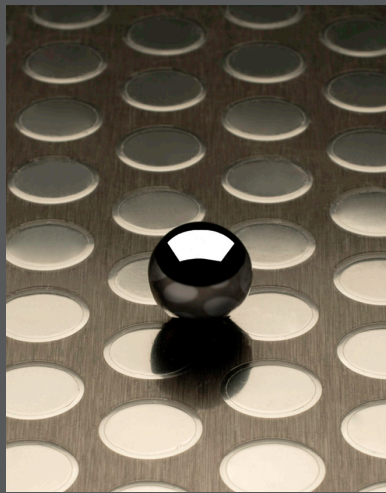

L6451
SEQUIN SATIN BRUSHED PALLADIUM