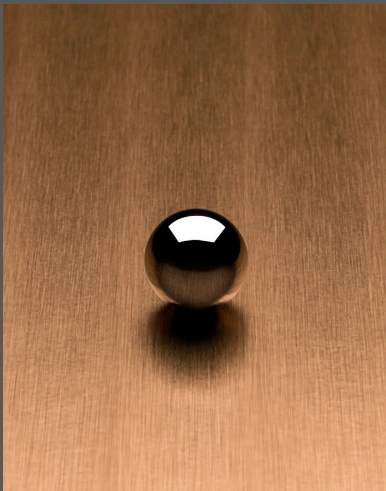

 **Wilsonart**[®]

DECORATIVE METALS

Lago Chiem No.64
Col. Ahuehuetes Anahuac
Del. Miguel Hidalgo
C.P. 11450, CDMX
Téls: (55) 5554 2577 / (55) 55440903

Introducing the New 2015 Decorative Metals

Our newest metals are a nod to the industry trends of layering warm and cool metal tones with amplified surface patterns that look as though they have been honed by craftsmen. Redefine luxury and sophistication with striking patterns that are beautiful enough to be unique pieces of art.

L6443
SATIN BRUSHED PENNY

L6448
RIBBONED MATTE SILVER

L6446
RIBBONED SATIN BRUSHED PENNY

L6447
RIBBONED SATIN BRUSHED AGED GOLD

L6452
VINYL RECORDS

L6454
BRONZE AGE

L6455
HOT TIN ROOF

L6453
ROUGH CUT

6296
SATIN BRUSHED BLACK ALUMINUM

6261
SATIN BRUSHED LITE BRONZE ALUMINUM

6262
SATIN BRUSHED MEDIUM BRONZE ALUMINUM

L6453
ROUGH CUT

S6501
CRYSTAL STEEL

6100*
MATTE PEWTER

6101*
MATTE GREY BRONZE

*Looking for something truly unique? These patterns feature natural tone and color variation from sheet to sheet. Perfect for when you have a project that requires a more organic aesthetic.