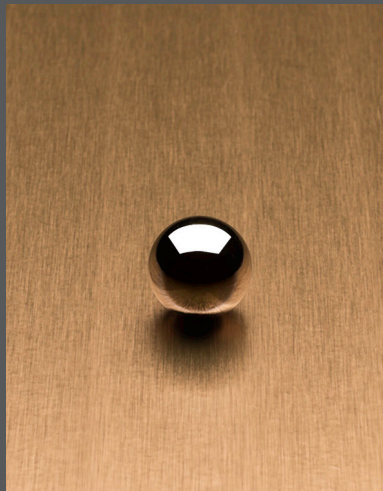

 **Wilsonart**[®]

DECORATIVE METALS

Lago Chiem No.64
Col. Ahuehuetes Anahuac
Del. Miguel Hidalgo
C.P. 11450, CDMX
Téls: (55) 5554 2577 / (55) 55440903

Introducing the New 2015 Decorative Metals

Our newest metals are a nod to the industry trends of layering warm and cool metal tones with amplified surface patterns that look as though they have been honed by craftsmen. Redefine luxury and sophistication with striking patterns that are beautiful enough to be unique pieces of art.

L6443
SATIN BRUSHED PENNY

L6448
RIBBONED MATTE SILVER

L6446
RIBBONED SATIN BRUSHED PENNY

L6447
RIBBONED SATIN BRUSHED AGED GOLD

L6452
VINYL RECORDS

L6454
BRONZE AGE

L6455
HOT TIN ROOF

L6453
ROUGH CUT

These three designs feature a large-scale pattern. To get a better sense of scale, please refer to the larger samples on our website at Wilsonart.com/Metals.

L6441
BRITE BRUSHED STERLING

L6444
RIBBONED BRITE BRUSHED STERLING

6296
SATIN BRUSHED BLACK ALUMINUM

6261
SATIN BRUSHED LITE BRONZE ALUMINUM

6262
SATIN BRUSHED MEDIUM BRONZE ALUMINUM

L6453
ROUGH CUT

S6501
CRYSTAL STEEL

6100*
MATTE PEWTER

6101*
MATTE GREY BRONZE

*Looking for something truly unique? These patterns feature natural tone and color variation from sheet to sheet. Perfect for when you have a project that requires a more organic aesthetic.